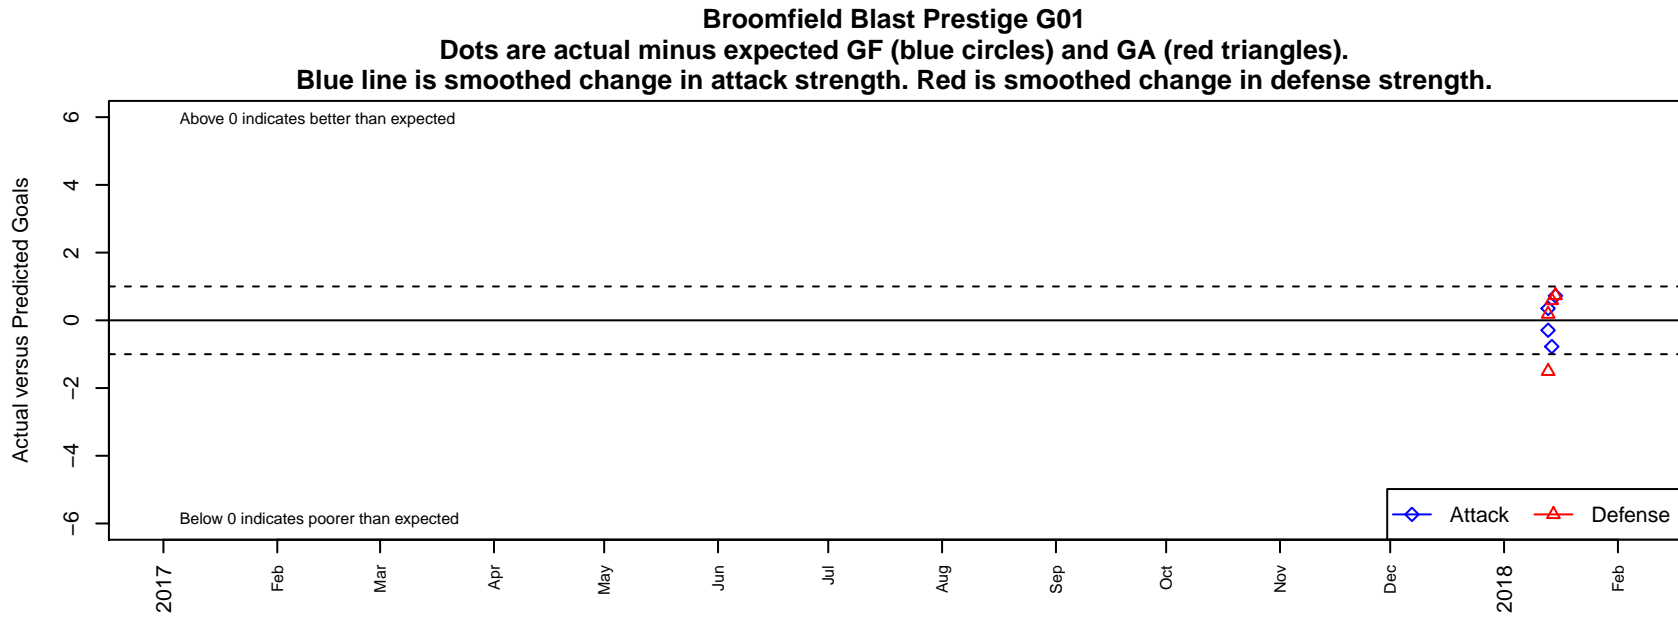

# Broomfield Blast Prestige G01

, CO  
G01 total strength=1989  
attack=80.95 defense=46.89

alt names used:

Venues played:  
2017 Portland Winter Showcase U17

<b>date</b>	<b>home</b>		<b>away</b>		<b>venue</b>	<b>pred.home</b>	<b>pred.away</b>
2018-01-15	ASE Emerald G01	1	Broomfield Blast Prestige G01	4	2017 Portland Winter Showcase U17	1.73	3.28
2018-01-14	Broomfield Blast Prestige G01	2	Crossfire OR Blue I G01	0	2017 Portland Winter Showcase U17	2.77	0.59
2018-01-13	FC Portland ECNL G02	2	Broomfield Blast Prestige G01	2	2017 Portland Winter Showcase U17	0.49	1.65
2018-01-13	Broomfield Blast Prestige G01	5	Washington Timbers Red 1 G01	0	2017 Portland Winter Showcase U17	5.29	0.18